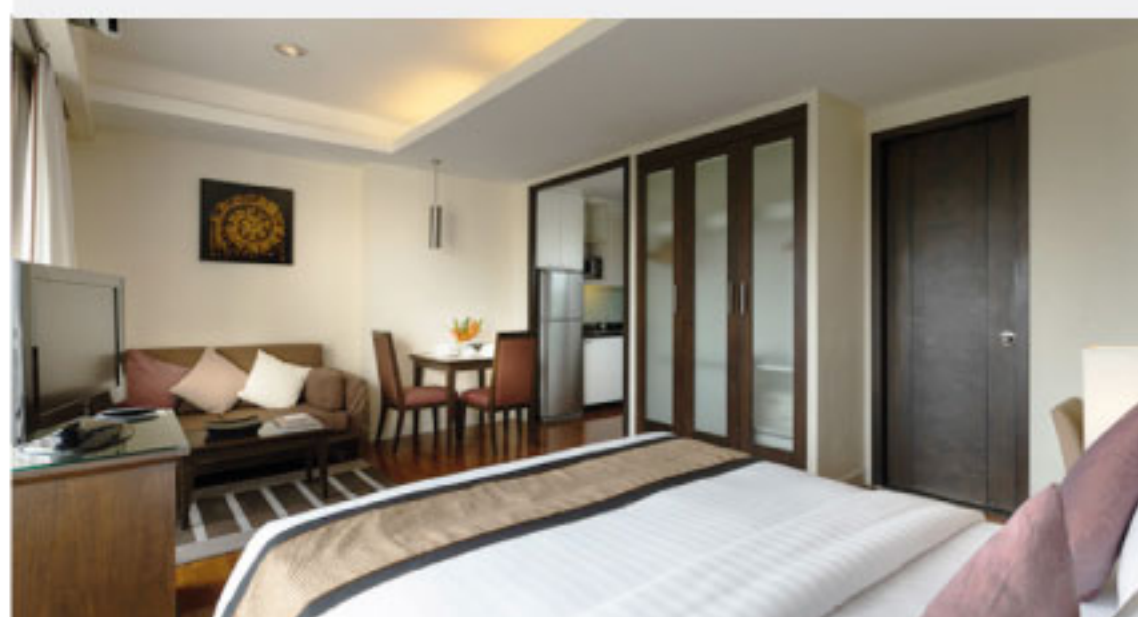

# KANTARY HOUSE HOTEL, BANGKOK

## TEST & GO PACKAGES

SPECIAL WELCOME BACK TO THAILAND

**1 NIGHT PACKAGES  
START FROM  
THB 4,600** ROOM / NIGHT

### INCLUDES

- ✓ One RT-PCR Test and 1 ATK Test Kit
- ✓ PRIVATE SHA Plus Airport transfer to Hotel (Suvarnabhumi/Don Muang)
- ✓ Breakfast

**VALID UNTIL 30 JUNE 2022**

*We try to make things as simple as possible for you to enter Thailand via Bangkok*

#### STUDIO SUITE (43 SQ.M.)